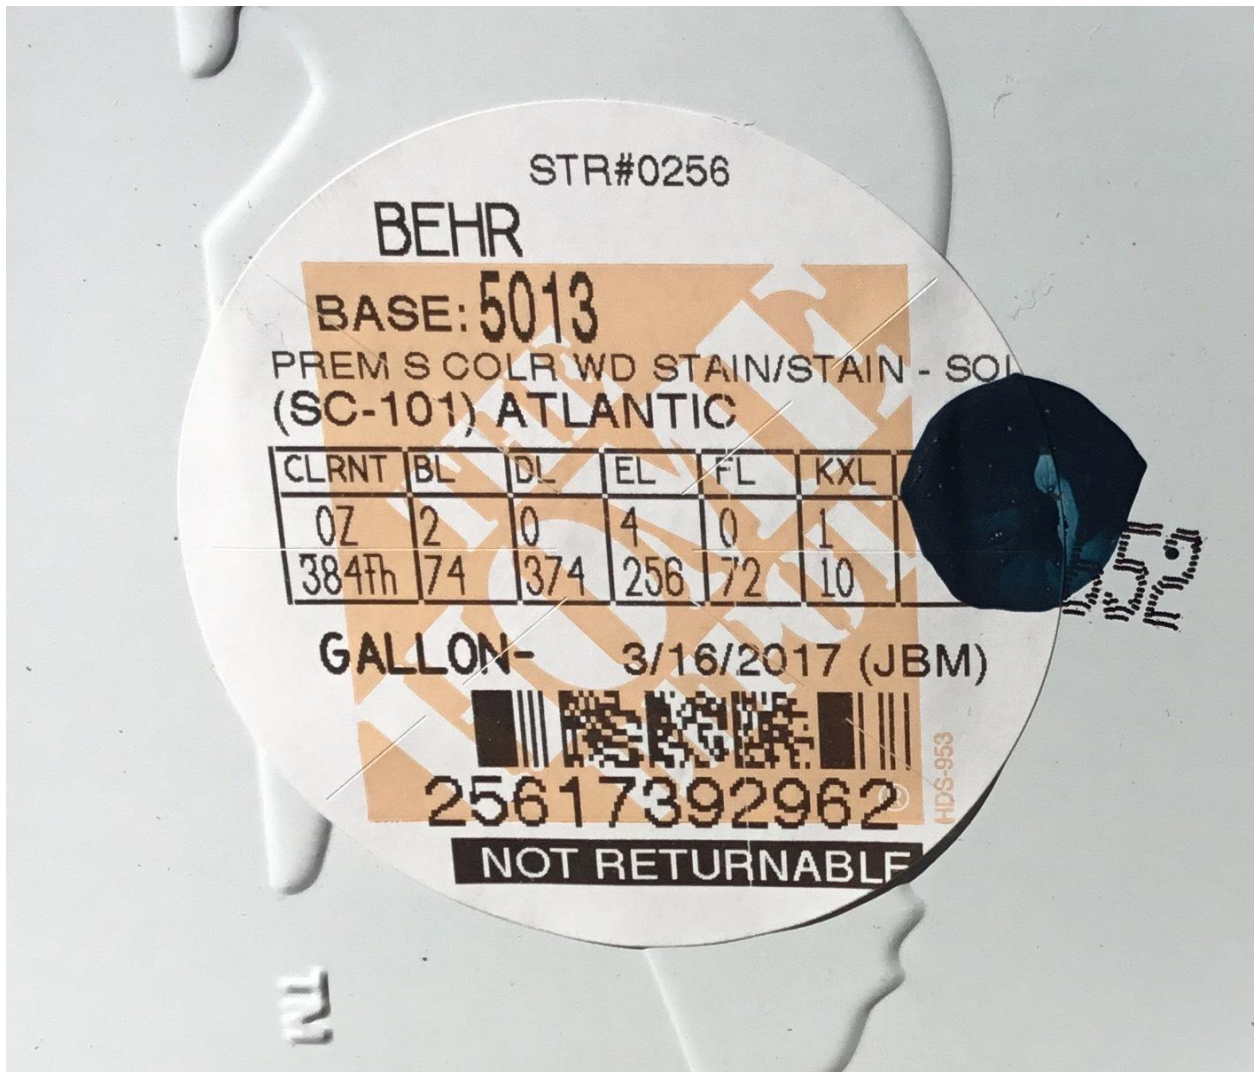

Colony Oaks Homeowners Association
Tampa, Florida 33611

**** Behr Custom Paint Colors ****

Building Formula (Biege)

Wood Deck Formula (Atlantic)

Gate and Door Formula (Atlantic)

White Trim Paint
Ultra Pure White (# 9450)